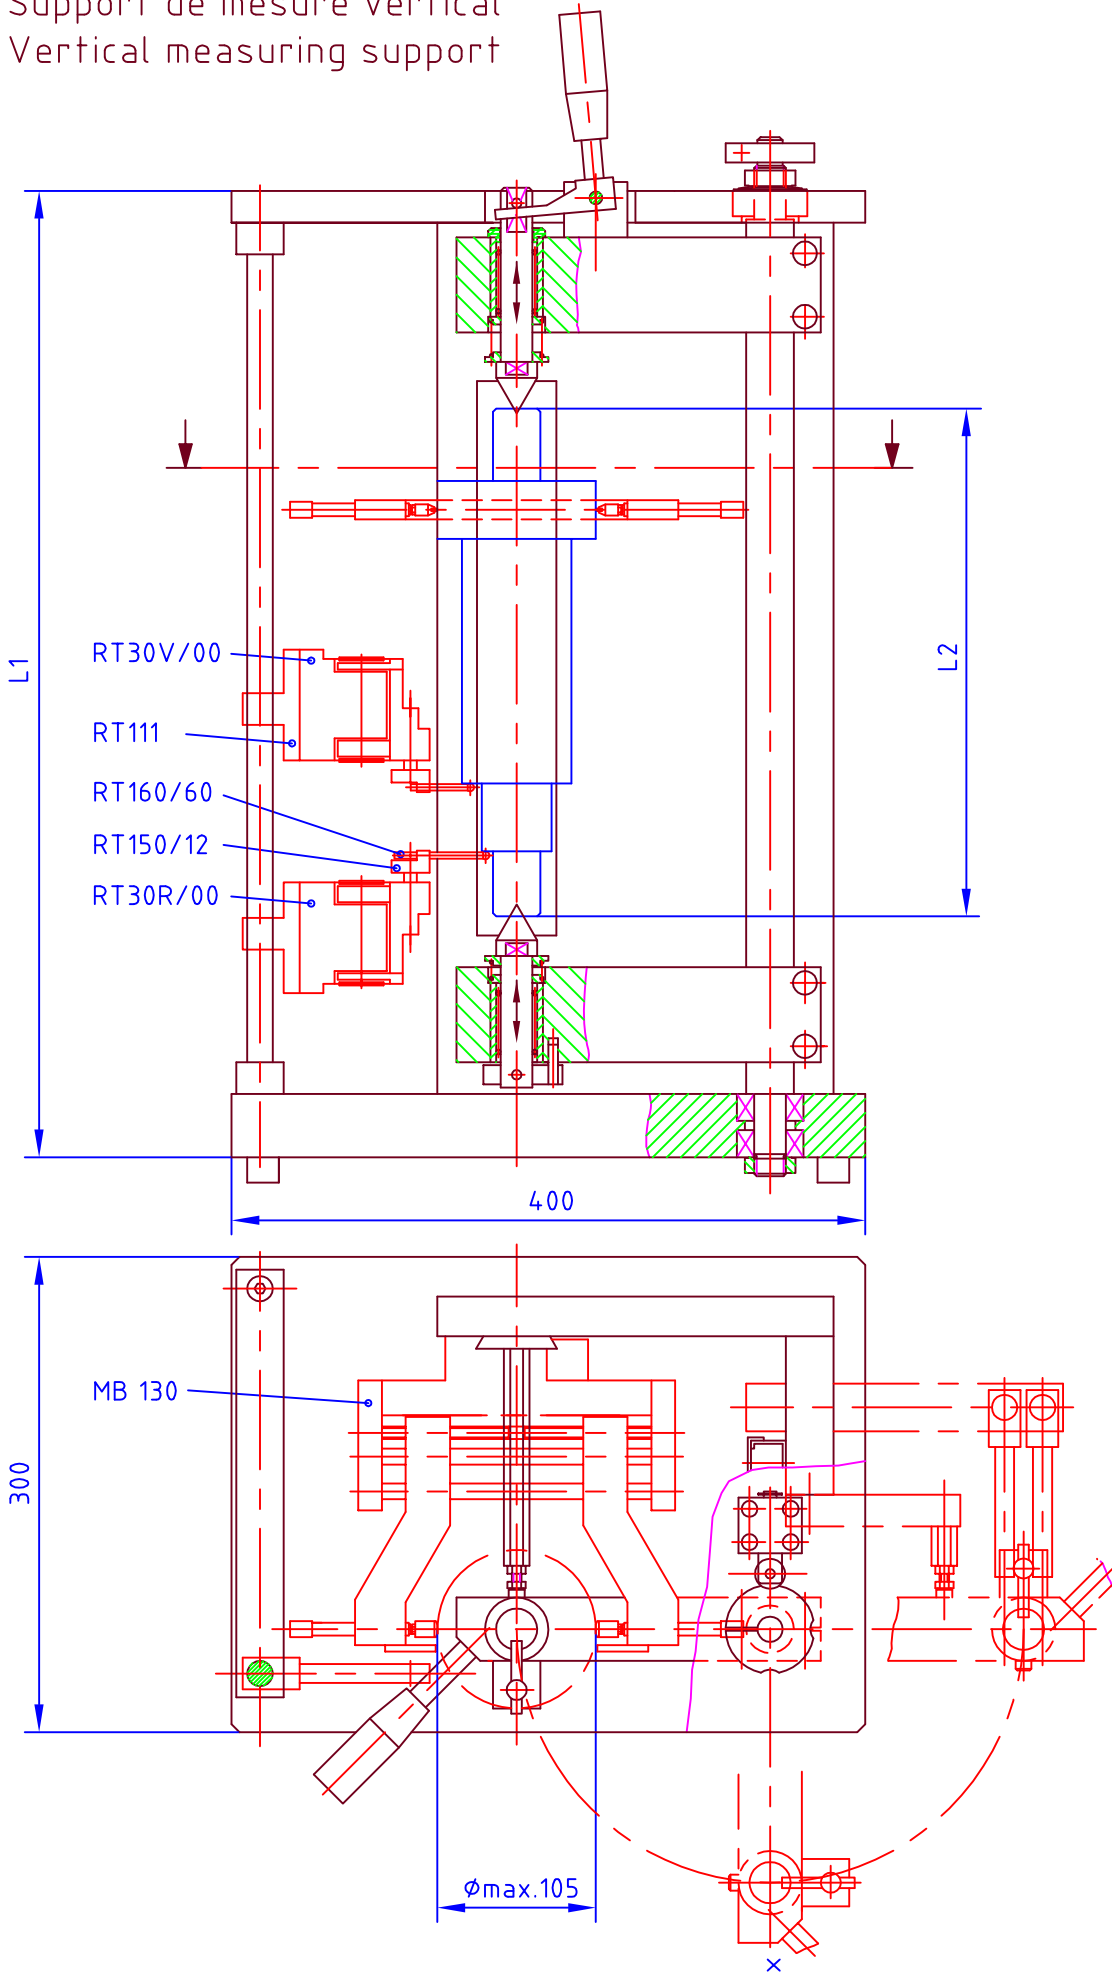

Vertikal-Messsupport
 Support de mesure vertical
 Vertical measuring support

VS 300 / VS 500

Type	L1	L2
VS 300	610	300
VS 500	810	500

x Ladestellung
 Pos. de charge
 Loading position