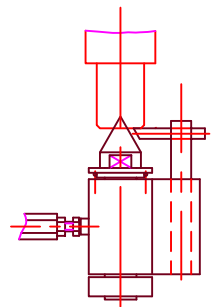

Vertikal-Messsupport
 Support de mesure vertical
 Vertical measuring support

VS 300 / VS 500

Type	L1	L2
VS 300	610	300
VS 500	810	500

x Ladestellung
 Pos. de charge
 Loading position